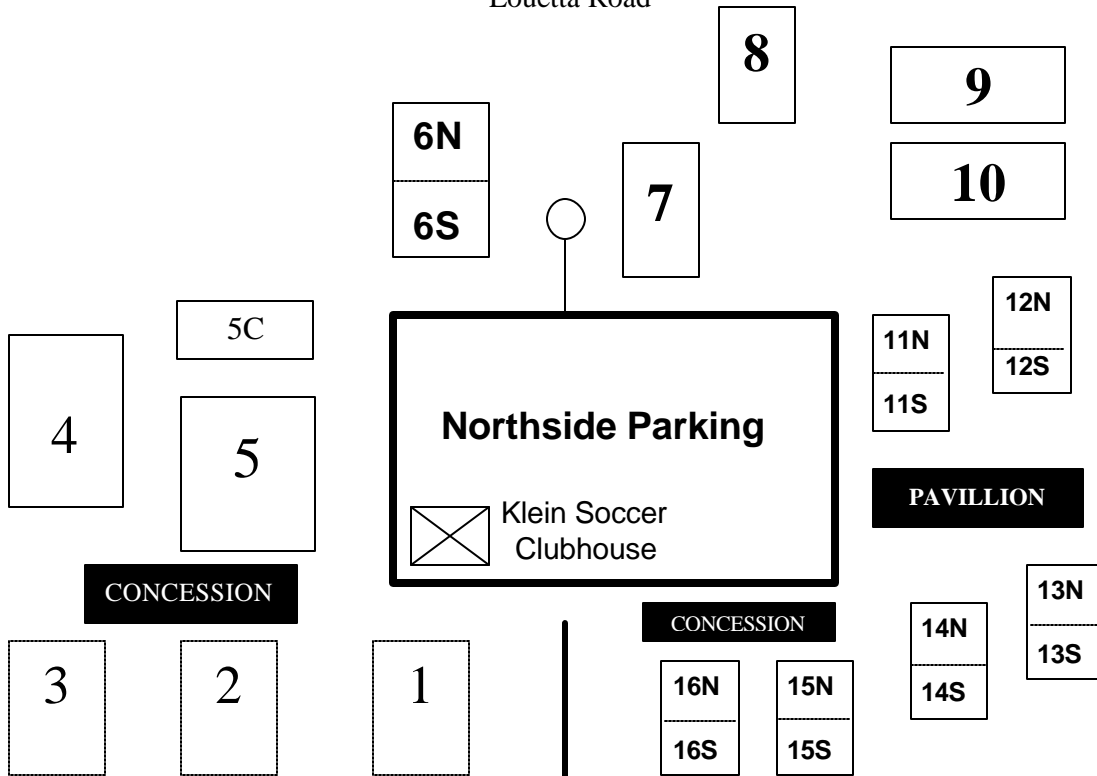

MEYER PARK

Louetta Road

Cypresswood Blvd.

S
T
U
B
N
E
R

A
I
R
L
I
N
E